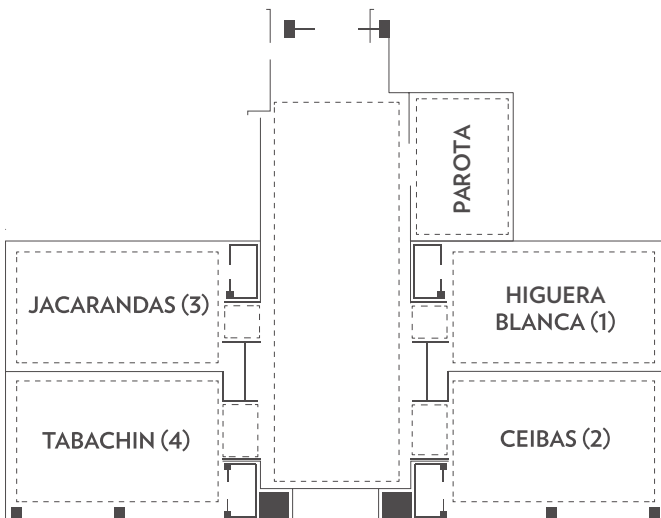

HIGHLIGHTS

- 335 rooms and suites with splendid views and walk-out balconies
- More than 9,700 sq. ft. of meeting, event and recreation space
- Capacity for up to 600 attendees
- Unique meeting venues to accommodate groups of most sizes
- State-of-the-art technology, including simultaneous translation
- Business Center
- Conveniently located 20 minutes from Puerto Vallarta International Airport

CAPACITIES & FLOOR PLANS

ROOM NAME	SURFACE (SQ M SQ FT)	DIMENSIONS (m)	DIMENSIONS (ft.)	HEIGHT (M FEET)	BANQUET	CLASSROOM (School)	THEATER	BOARDROOM	U-SHAPE	CABARET
PAROTA	30 323	5x6	15.1x21.11	4.9 16	-	-	-	10	-	-
HIGUERA BLANCA 1	54 676	6x9	20.73x32.64	4.9 16	40	40	60	30	30	30
CEIBAS 2	54 676	6x9	20.73x32.64	4.9 16	40	40	60	30	30	30
HIGUERA BLANCA + CEIBAS	130 1,353	10x13	32.64x41.46	4.9 16	100	100	120	60	60	60
JACARANDAS 3	54 676	6x9	20.73x32.64	4.9 16	40	40	60	30	30	30
TABACHIN 4	54 676	6x9	20.73x32.64	4.9 16	40	40	60	30	30	30
JACARANDAS + TABACHIN	130 1,353	10x13	32.64x41.46	4.9 16	100	100	120	60	60	60
AMECA	686 2,251	11.8x17.6	38.87x57.93	5.5 18	150	120	260	40	40	90
PITILLAL	701 2,301	12x17.6	39.73x57.93	5.5 18	150	120	260	40	40	90
CUALE	696 2,284	12x17.6	39.43x57.93	5.5 18	150	120	260	40	40	90
AMECA + PITILLAL + CUALE	2,084 6,837	34x17.6	117.97x57.93	5.5 18	500	400	700	-	-	300
FOYER	741 2,432	28x8.1	91.43x26.60	2.6 9	100	-	-	-	-	60
ASIANA BEACH	1,219 4,000	-	-	-	400	-	-	-	-	-
CENTRAL BEACH	2,134 7,000	-	-	-	400	-	-	-	-	-