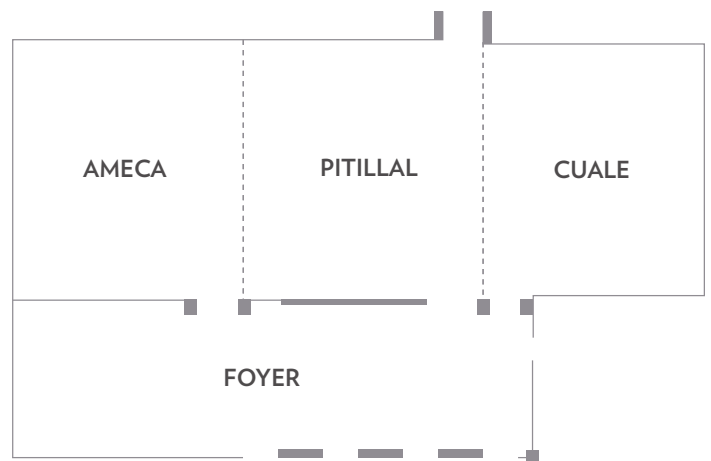

Club Tower Conference Facility

HYATT ZIVA PUERTO VALLARTA

Carretera Barra de Navidad, Km. 3.5 Zona Hotelera Sur | Puerto Vallarta, Mexico. C.P.48390

US & Canada (800) 720-0051 | Groups (888) 676-7960 | PUERTO Vallarta.ZIVA.HYATT.COM